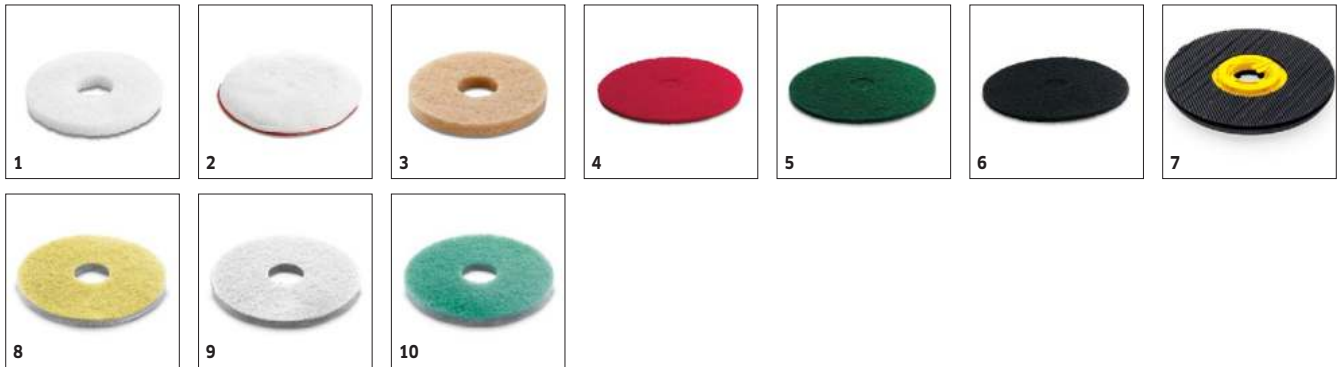

BD 17/5 C 1.737-105.0

		Order no.	Hardness / Brush type	Diameter	Colour	Quantity	Price	Description	
Pads									
Pad	1	6.994-120.0	very soft	170 mm	White	1 piece(s)		Very soft, white, 170 mm.	☐
	2	6.994-126.0	soft	170 mm	White	1 piece(s)		Polishing pad, white, 170 mm.	☐
	3	6.994-124.0	soft	170 mm	beige	1 piece(s)		Soft, beige, 170 mm.	☐
	4	6.994-122.0	medium-soft	170 mm	red	1 piece(s)		Medium-soft, red, 170 mm.	☐
	5	6.994-123.0	medium-hard	170 mm	green	1 piece(s)		Medium-hard, green, 170 mm.	☐
	6	6.994-121.0	hard	170 mm	black	1 piece(s)		Black, 170 mm.	☐
Pad drive board									
Pad drive board	7	6.994-119.0		170 mm		1 piece(s)		Easy-to-install pad drive board for the BD 17/5 stair cleaning machine. For cleaning with pads of 170 mm diameter.	☐
Diamond pad									
Diamond pad	8	6.371-242.0	medium	152 mm	yellow	5 piece(s)		For coarse cleaning/restoring. Removes fine scratches for a more homogeneous and shinier surface. For surface preparation prior to using the green diamond pad. Also suitable as a crystallisation pad for high-gloss crystallisation.	☐
	9	6.371-243.0	coarse	152 mm	White	5 piece(s)		For coarse cleaning/restoring. Removes small scratches, for a clean, silky matt surface. For surface preparation prior to using the yellow pad. Also suitable as a crystallisation pad for basic crystallisation.	☐
	10	6.371-241.0	fine	152 mm	green	5 piece(s)		For effortless polishing of laminated floors, terrazzo and natural stone surfaces. For maintenance cleaning after using white and yellow pads.	☐

☐ Available accessories.