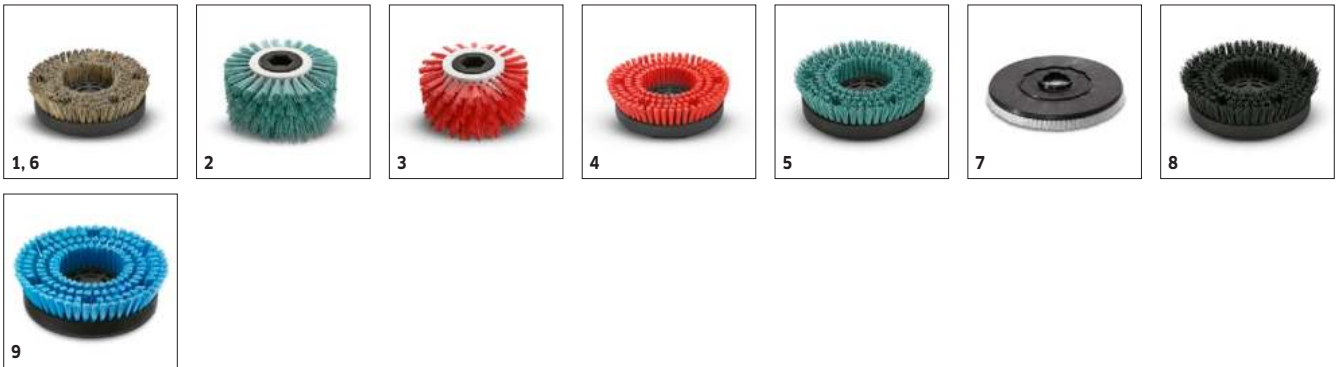

BD 17/5 C 1.737-105.0

		Order no.	Hardness / Brush type	Diameter	Colour	Quantity	Price	Description	
Disc brushes									
Polishing brush	1	6.994-114.0	soft	170 mm	natural	1 piece(s)		natural, for polishing	☐
Corner brush	2	6.994-128.0	hard	170 mm	green	1 piece(s)		green, for better accessibility of angles, for deep cleaning	☐
	3	6.994-127.0	medium	170 mm	red	1 piece(s)		red, for better accessibility of angles, for all surfaces	☐
Disc brush	4	6.994-112.0	medium	170 mm	red	1 piece(s)		Medium-hard disc brush (170 mm) in red version for all conventional cleaning applications. Also suitable for sensitive floors.	☐
	5	6.994-113.0	hard	170 mm	green	1 piece(s)		green, for deep cleaning	☐
	6	6.994-118.0	soft	200 mm	natural	1 piece(s)		natural, for polishing	☐
	7	6.994-116.0	medium	200 mm	red	1 piece(s)		Medium-hard disc brush (200 mm) in red version for all conventional cleaning applications. Also suitable for sensitive floors.	☐
	8	6.994-117.0	hard	200 mm	black	1 piece(s)		Hard, for heavy soiling and for deep cleaning. For unsensitive floors only.	☐
Shampooing brush	9	6.994-115.0	medium-soft	170 mm	blue	1 piece(s)		for carpets	☐

☐ Available accessories.